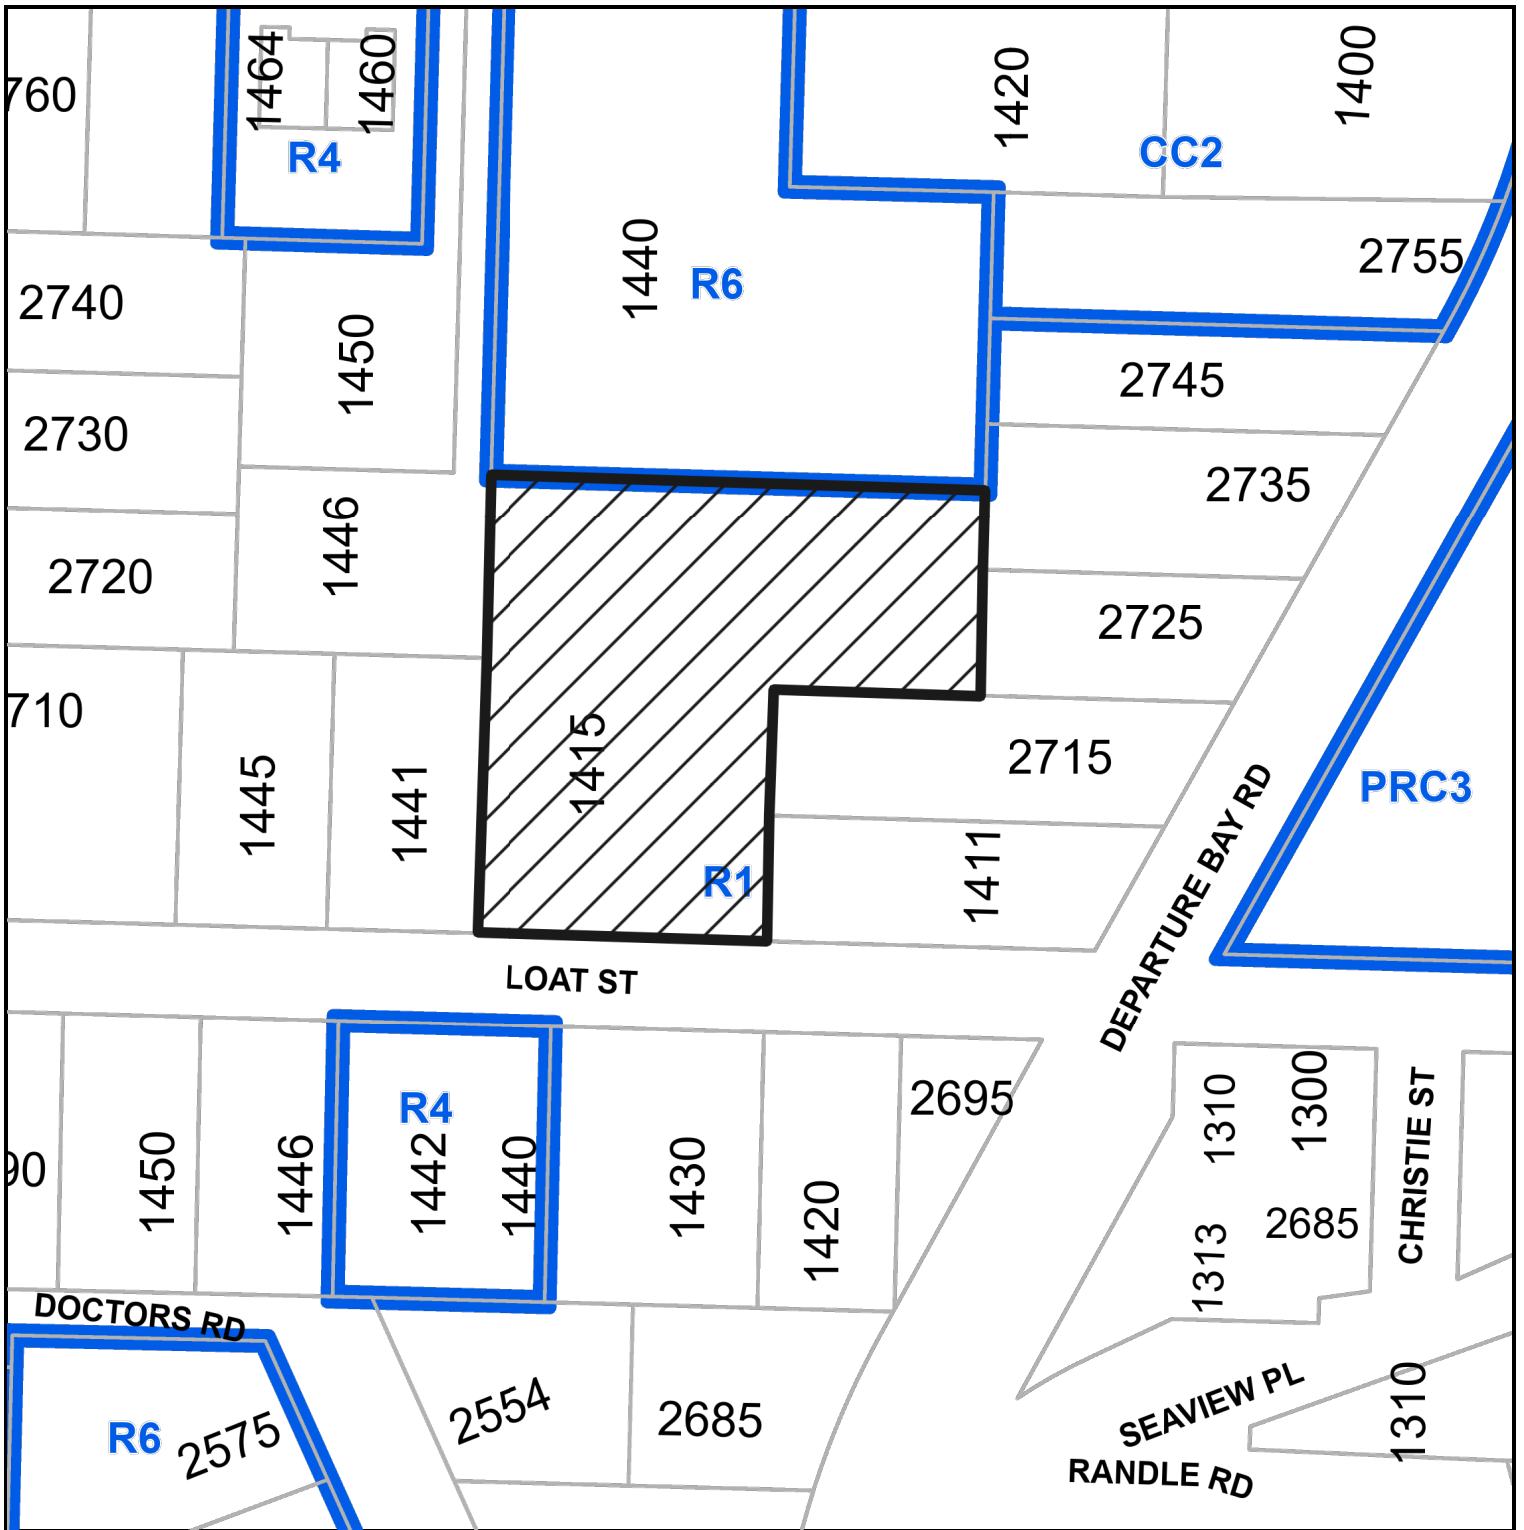

SUBJECT PROPERTY MAP

 1415 Loat Street